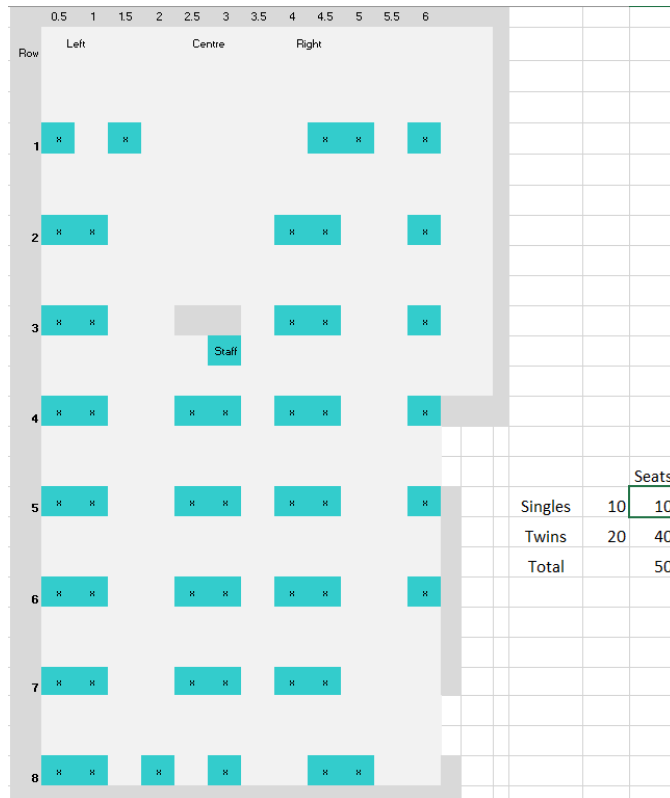

Cinema operation for COVID-19 Safety *from February 2022*

- There are around 50 seats typically comprising 8 singles and 20 twins in rows set 1.5 metres apart, giving 59% of the cinema's former normal capacity (85). There are 8 rows (rather than 11 that we used to have). We may add another row of 6 seats bringing the total to 56 (66% pre-Covid).

Within a row there is a 1 metre gap between left and centre twins, 0.5 metre between centre and right twins, and 1 metre between right twins and the singles. People in the centre and right twins can close the gap if they wish to make four seats together. You can sit with anyone you wish to sit with as bubbles no longer apply. We may rearrange two adjacent twins to make a quad or a triple and a single.